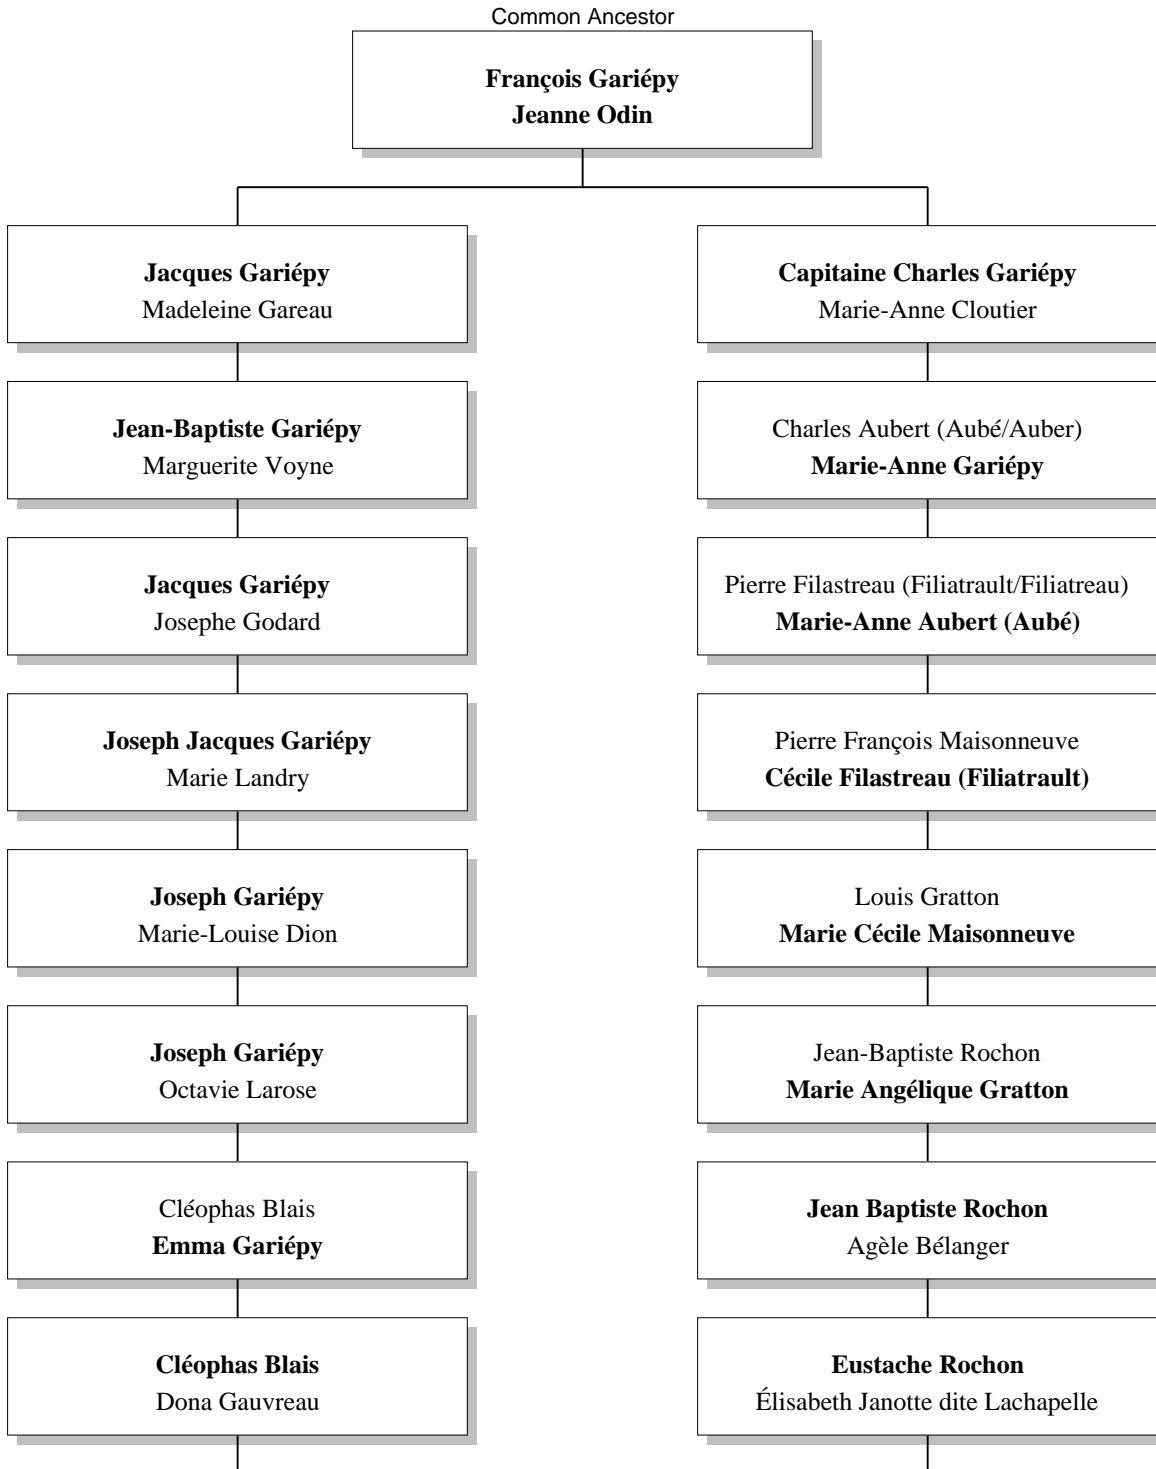

Relationship Chart

Wayne Bower is the 10th cousin once removed * of Sophie Grégoire

Relationship Chart

Gérard Blais
Aline Lafleur

Jean Grégoire
Estelle Blais

Sophie Grégoire

Gilbert Charbonneau
Émilie Rochon

Joseph Adélarde Théodore Charbonneau
Marie Cordelina Evéline Dussiaume

Harry Melvin Bower
Aldéa Juliette Charbonneau

Wayne Bower