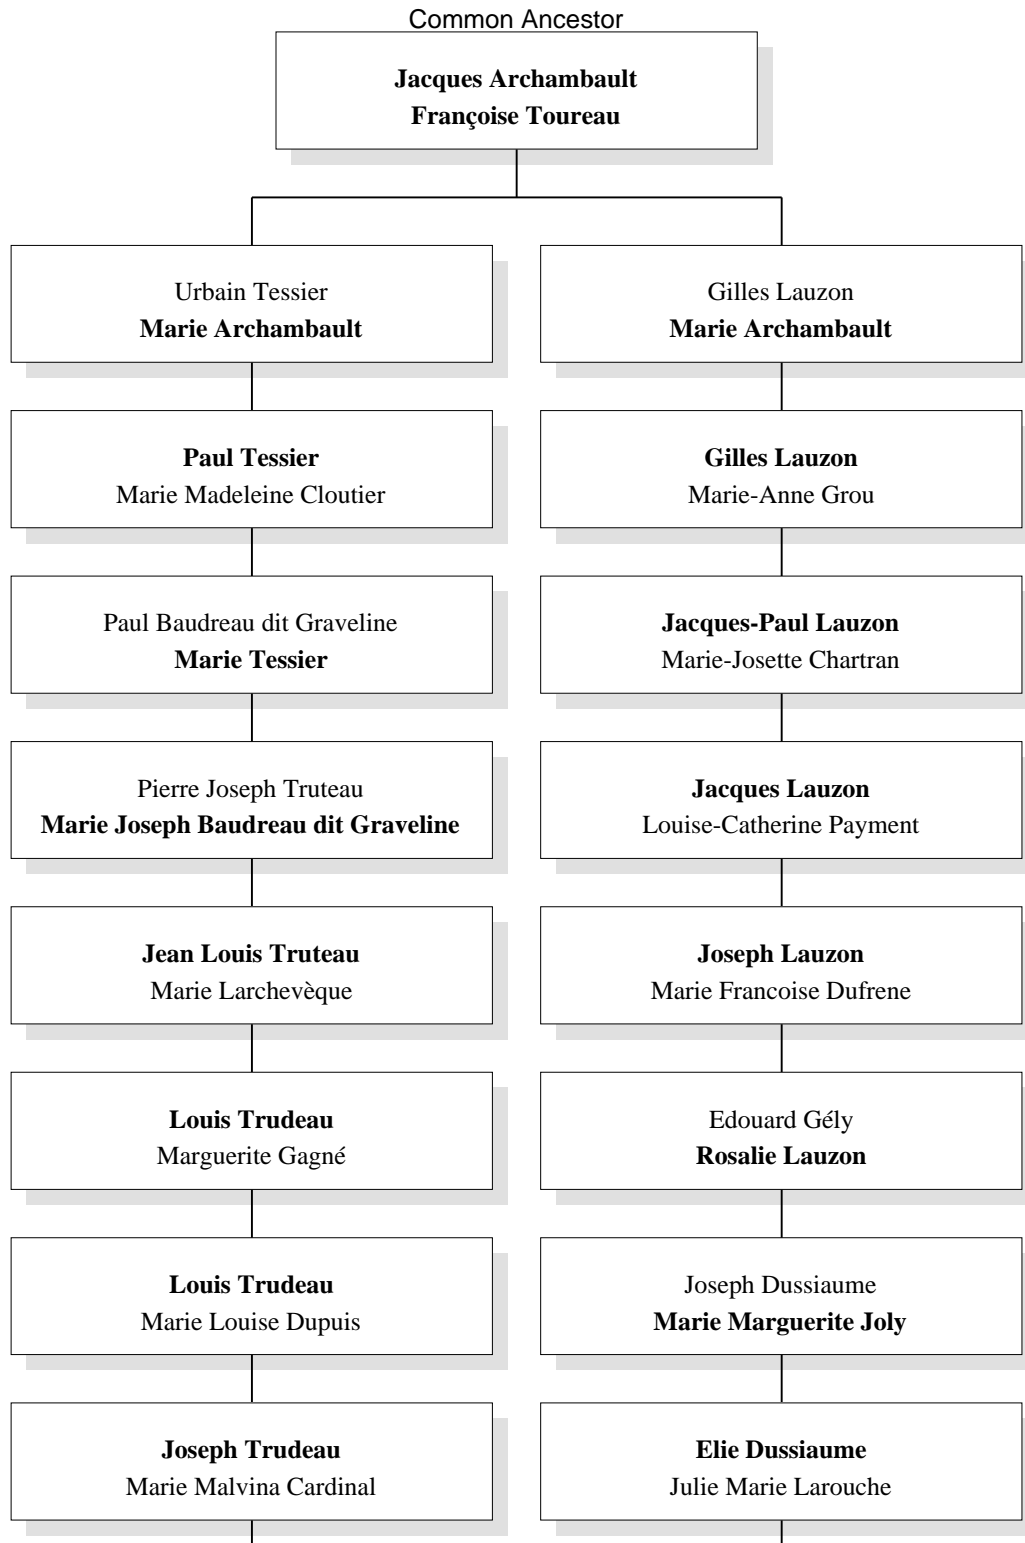

Relationship Chart

Wayne Bower is the 9th Cousin once removed * of Pierre Elliott Trudeau

Relationship Chart