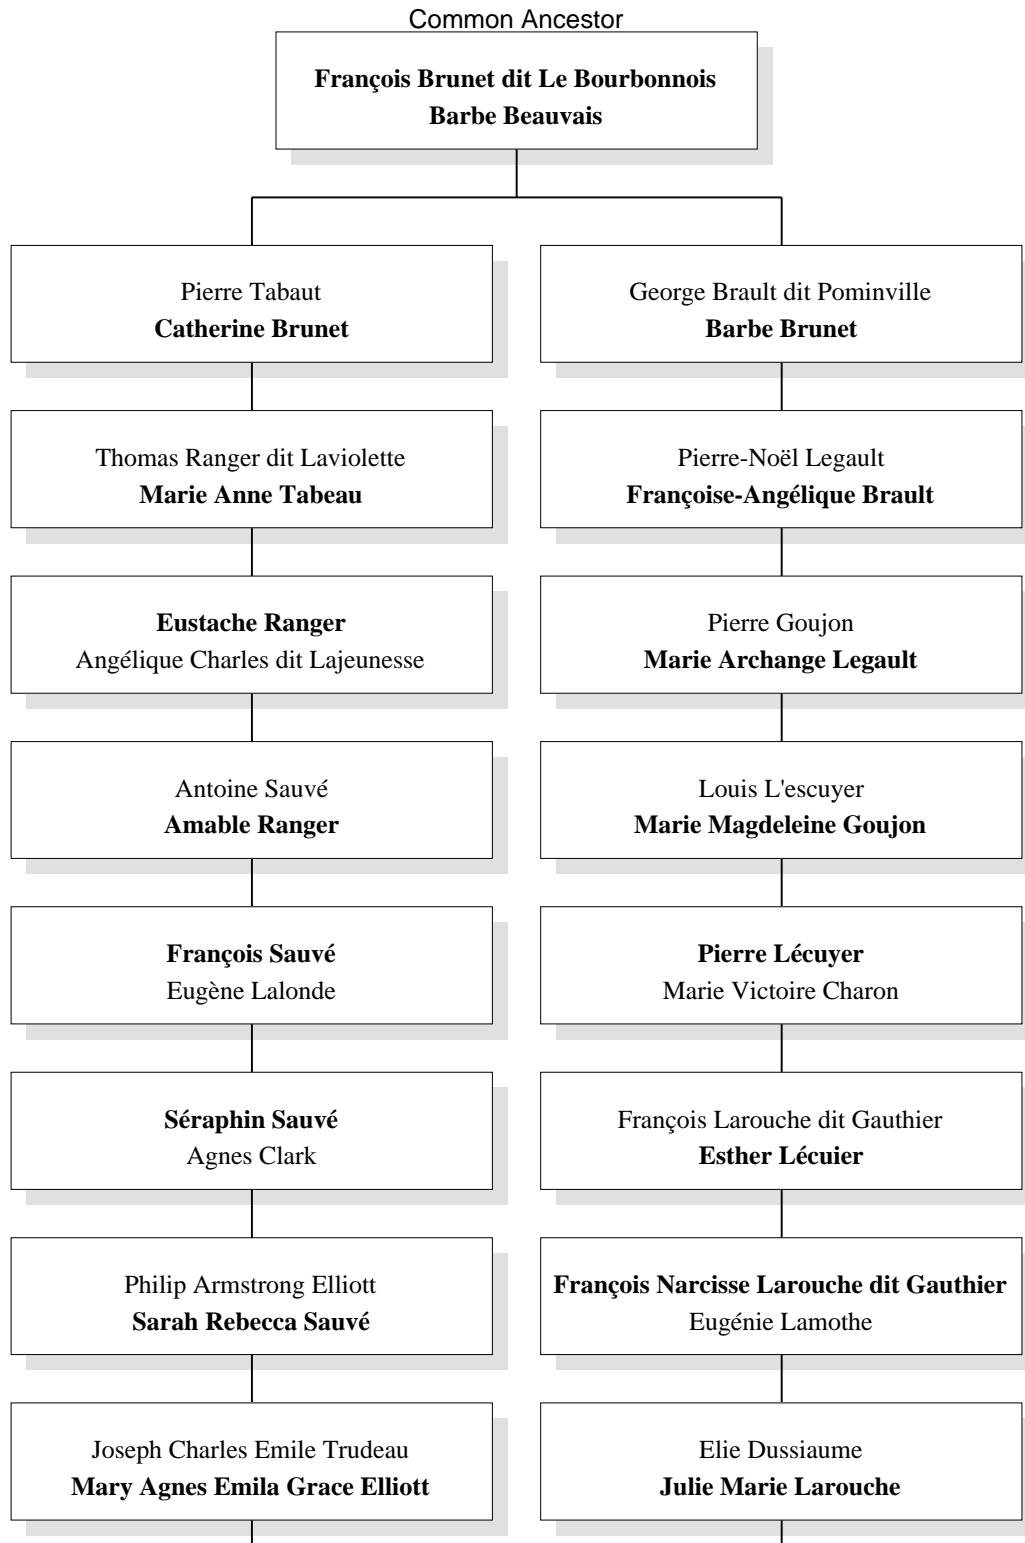

# Relationship Chart

Wayne Bower is the 8th Cousin twice removed \* of Pierre Elliott Trudeau

# Relationship Chart

---

**Pierre Elliott Trudeau**

Joseph Adélarde Théodore Charbonneau  
**Marie Cordelina Evelina Dussiaume**

Harry Melvin Bower  
**Aldéa Juliette Charbonneau**

**Wayne Bower**