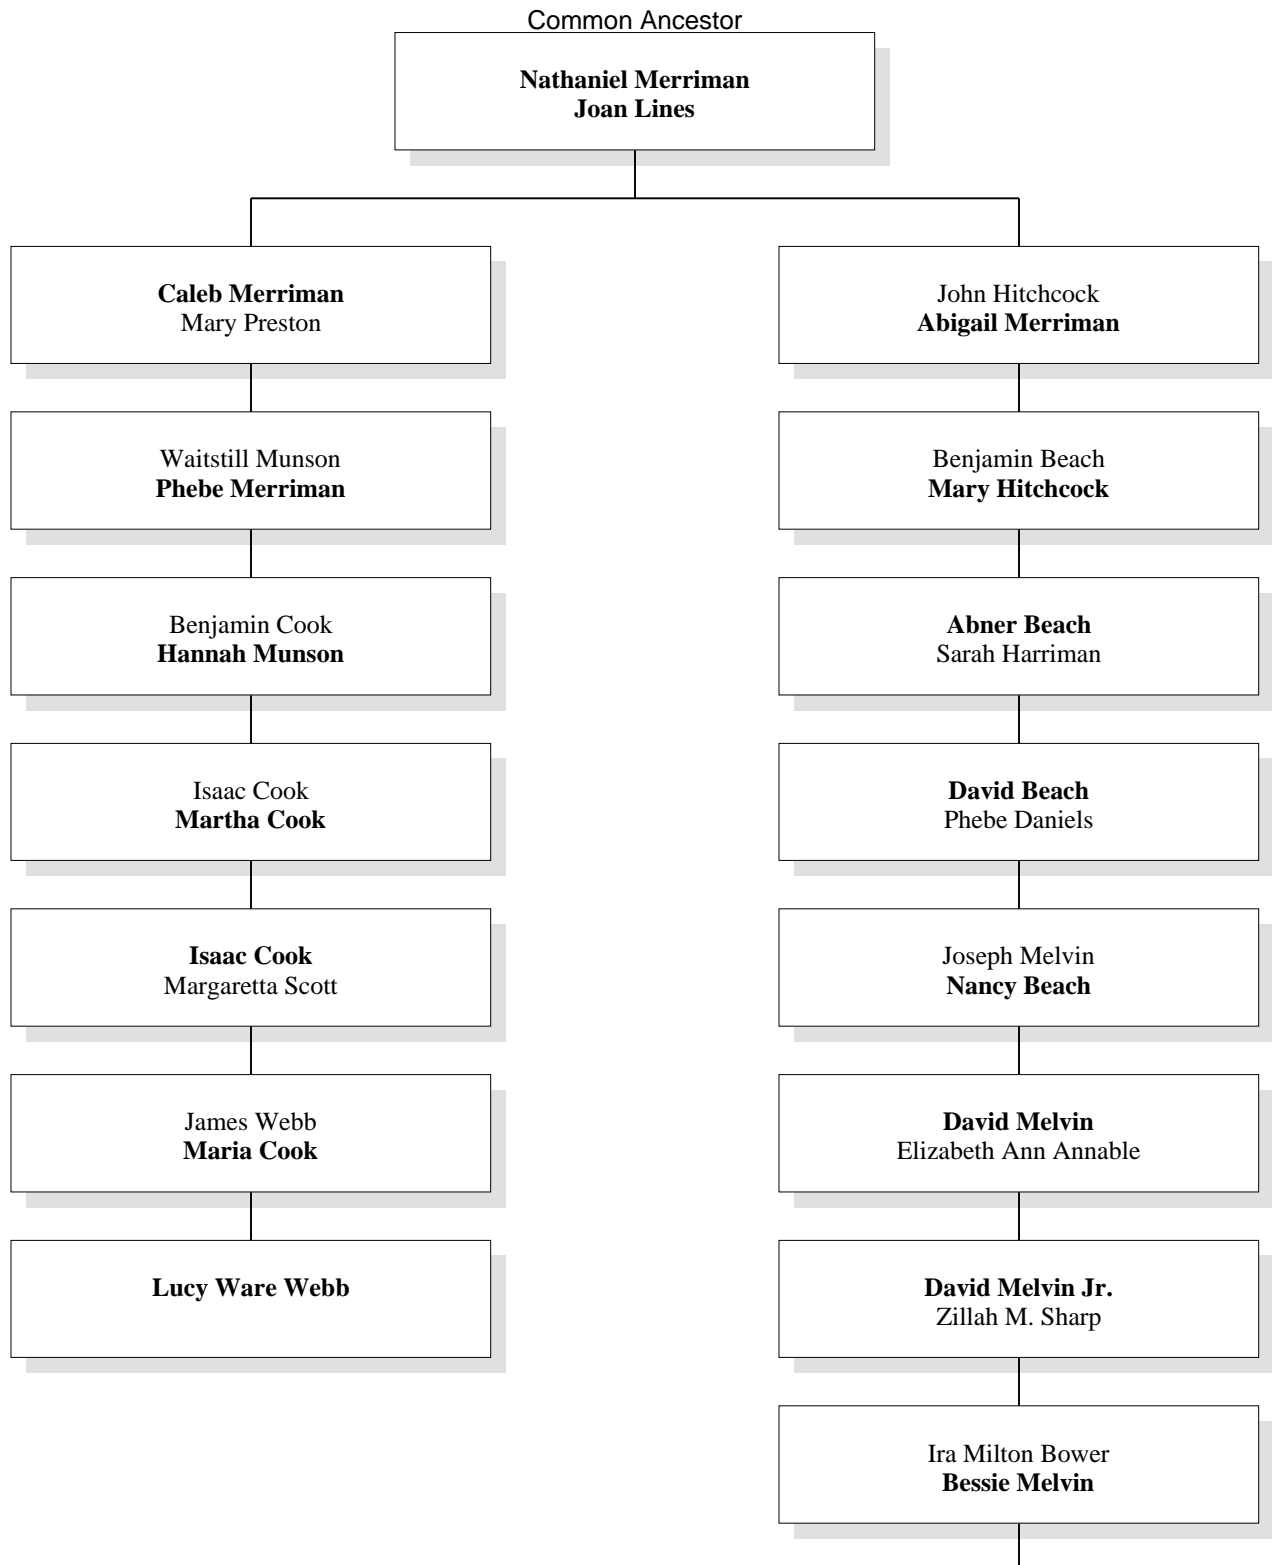

# Relationship Chart

**Wayne Bower is the 6th Cousin 3 times removed \* of Lucy Ware Webb**

# Relationship Chart

**Harry Melvin Bower**  
Aldéa Juliette Charbonneau

**Wayne Bower**