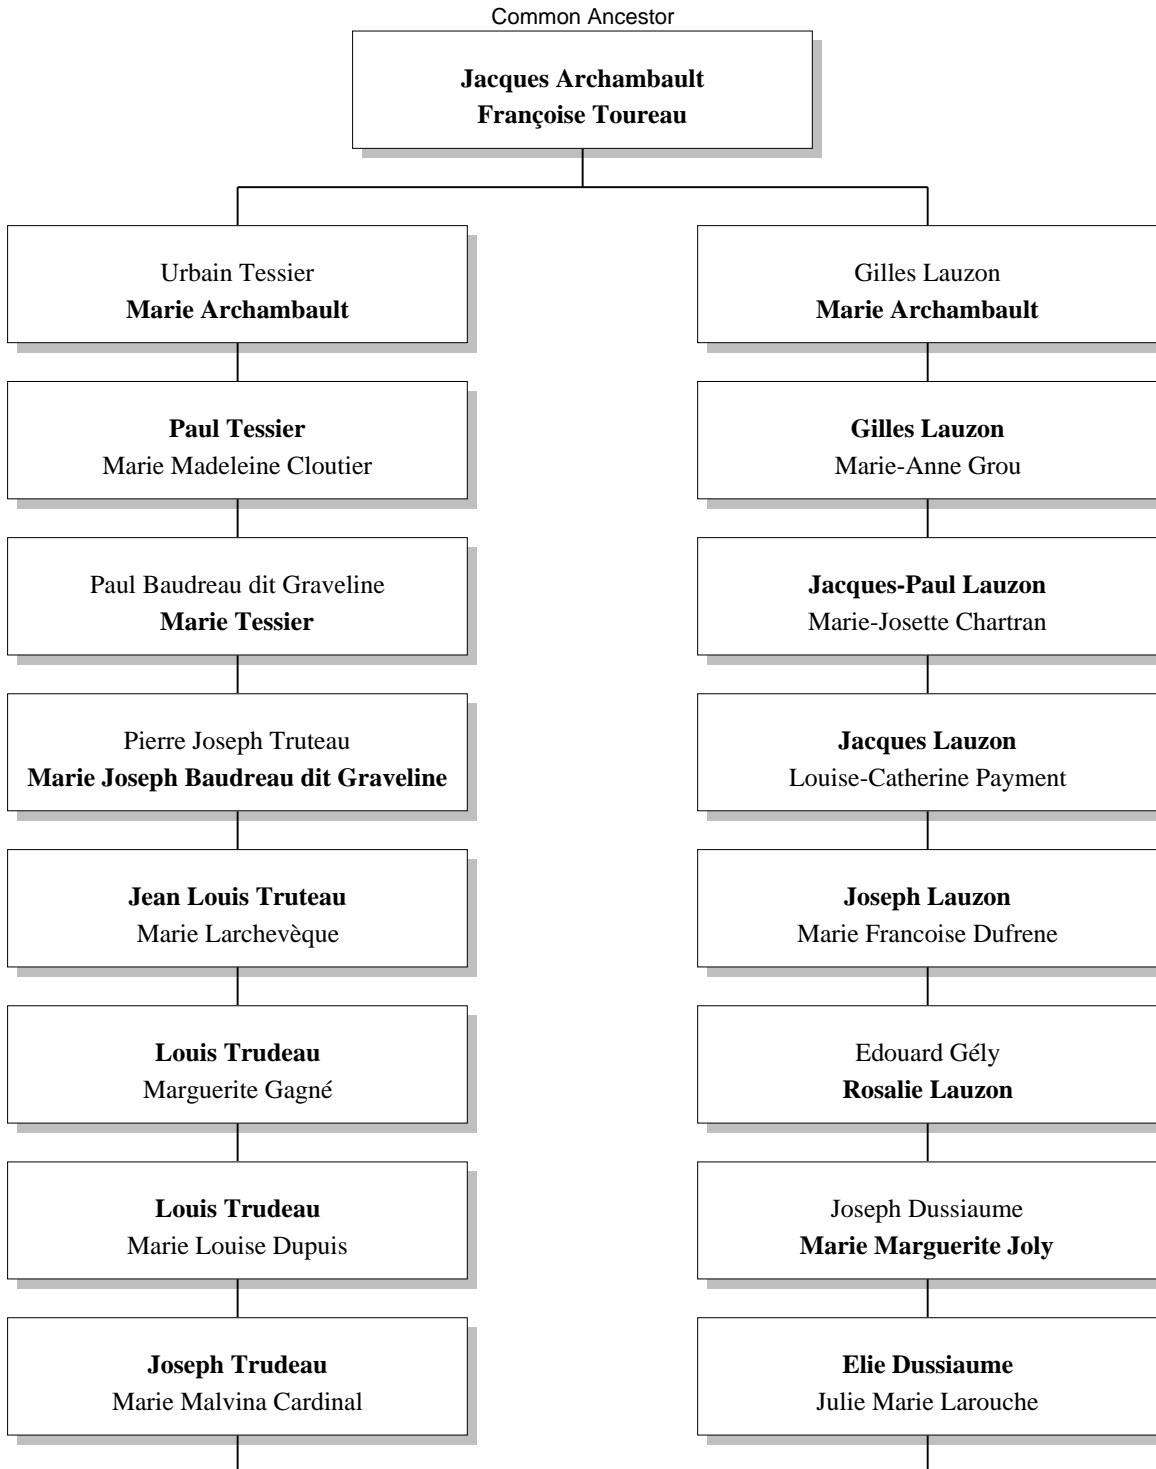

Relationship Chart

Wayne Bower is the 10th cousin of Justin Pierre James Trudeau

Relationship Chart

Joseph Charles Emile Trudeau
Mary Agnes Emila Grace Elliott

Pierre Elliott Trudeau
Margaret Joan Sinclair

Justin Pierre James Trudeau

Joseph Adélarde Théodore Charbonneau
Marie Cordelina Evéline Dussiaume

Harry Melvin Bower
Aldéa Juliette Charbonneau

Wayne Bower