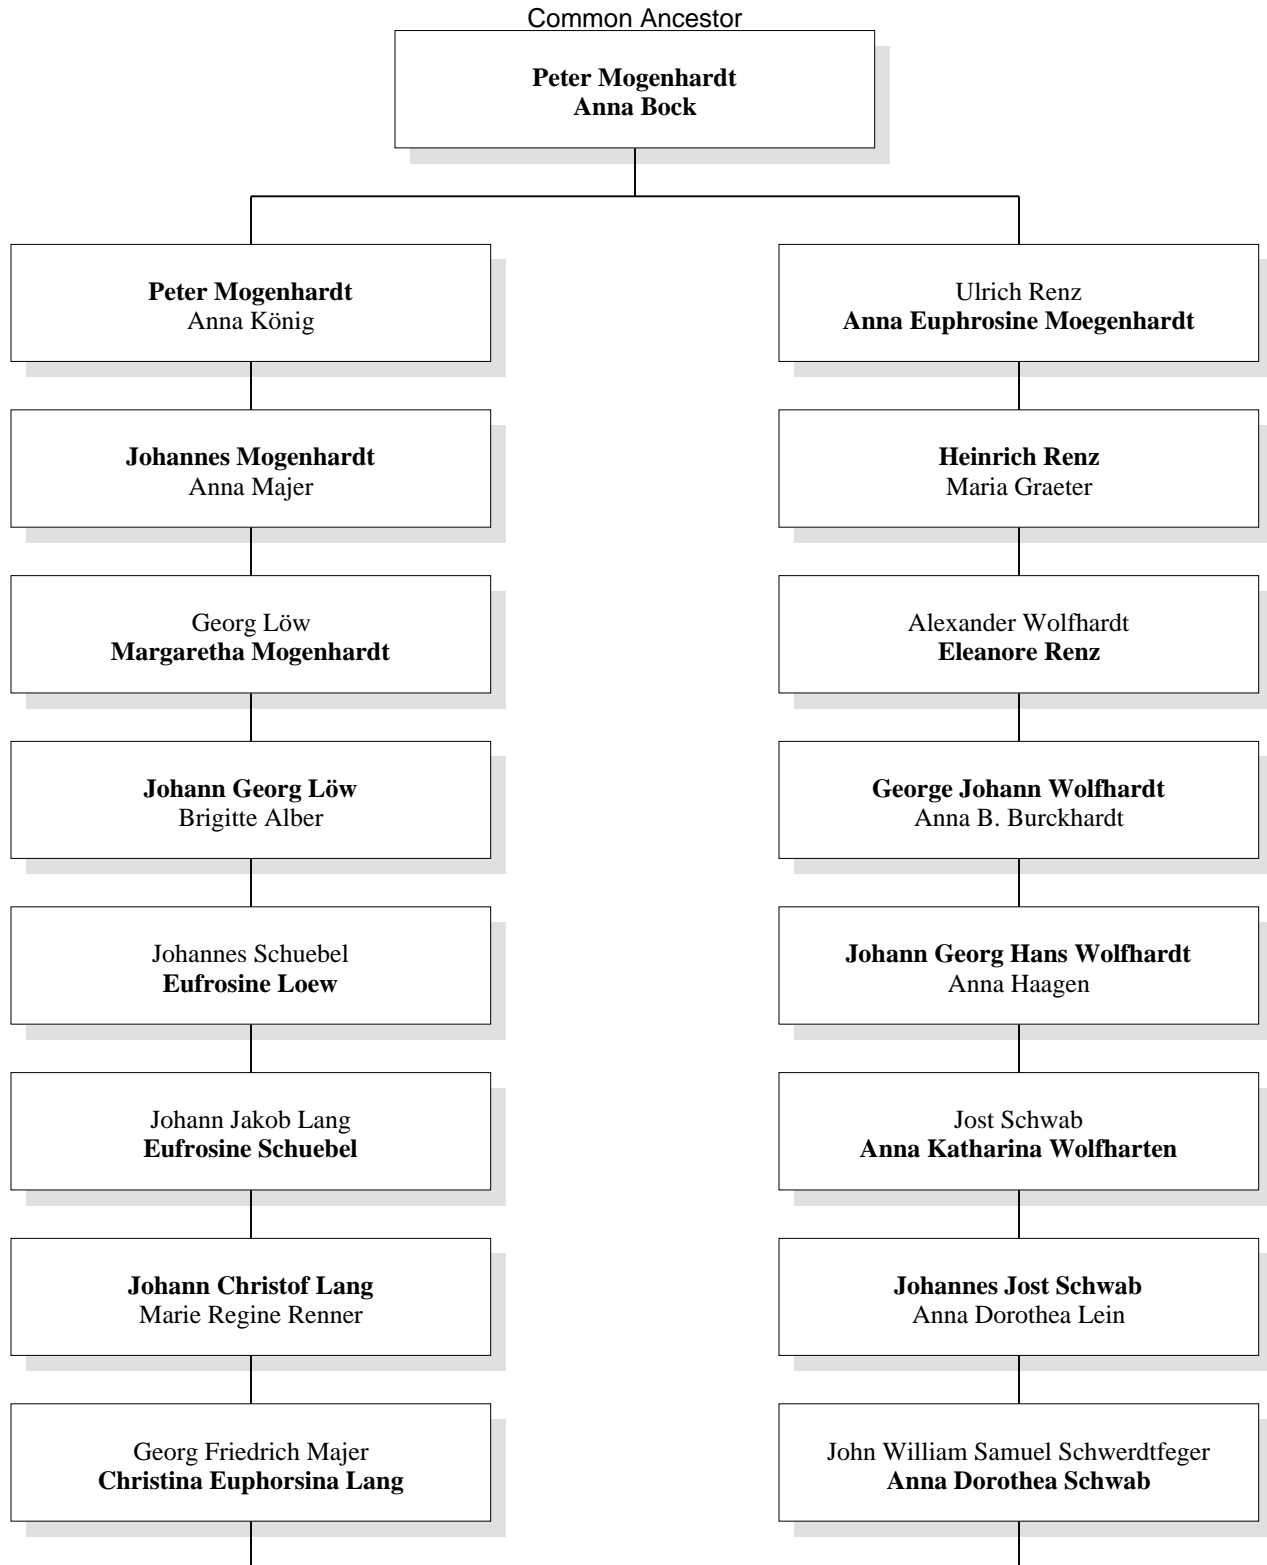

Relationship Chart

Wayne Bower is the 13th Cousin once removed * of Grace Patricia Kelly

Relationship Chart