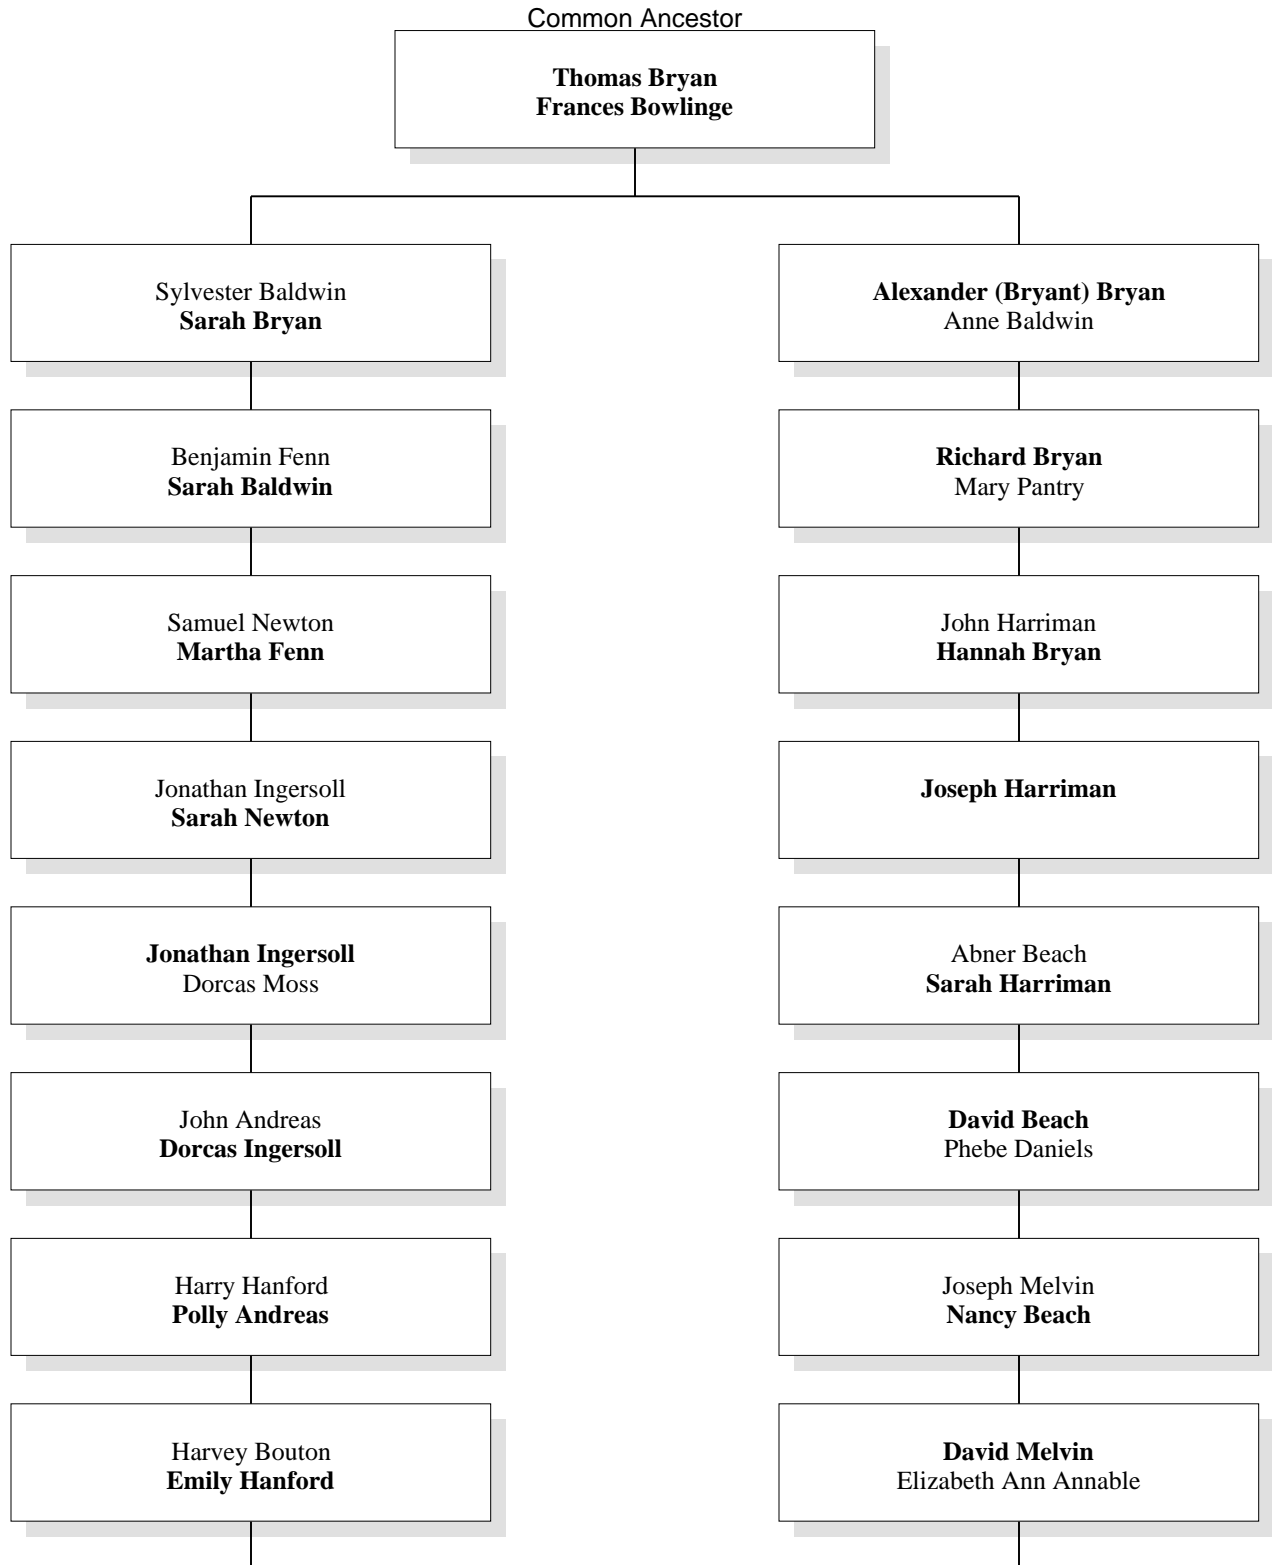

Relationship Chart

Wayne Bower is the 9th Cousin twice removed * of Florence Mabel Kling

Relationship Chart